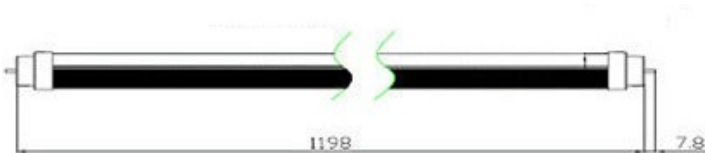

SILOX-BASIC-120-4000K

- *Durable and quality tube light solution*
- *IP67 protection rating when paired with our ITF enclosures*
- *Easy retrofit solution with wide beam angle*
- *Sustainable tube light*

Invest in the quality of your lighting system

The SILOX-BASIC-120-4000K offers total dimmability, high efficiency, energy savings, maximum durability, uniform light distribution and more. Pair with any of our ITF enclosures for a high protection grade (IP67), waterproof solution.

Dimensions

1200 mm T8 tube

Visit our website for more information: www.once.lighting

Specifications and Ordering

SILOX-BASIC-120-4000K Specifications

Nominal power	22W
Luminous flux - human photopic	2750 lm
Luminous flux - poultry photopic	-
Initial LED luminaire efficacy	125 lm/W
Input voltage	230V
Input frequency	50/60 Hz
Driver included	Yes
Surge protection	-
Inrush current	-
Inrush time	-
Power consumption tolerance	+/- 10%
Power factor	0.95
Beam angle	145°
Warranty period	3 Years
HS code	85395000
Country of origin	People's Republic of China

Operating and Mechanical Specifications

Operating temperature	-10°C – 40°C / 14°F - 104°F
Lumen maintenance L70B50 [h]	>30,000 hours
Lens material	PC/PMMA
Housing material	Aluminum + PC
Diameter	25mm / 1 In (T8)
Height	-
Length	1200mm / 4 ft
Width	-
Mount / Adaptor	G13 rotatable base
Connection	T8-G13
Control interface	Trailing edge dimming
Product weight per piece	0.58 Kg / 1.27 Lbs pc.