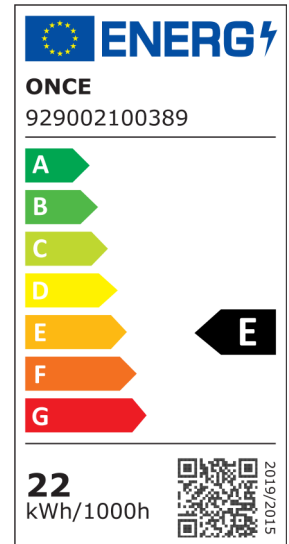

Specifications and Ordering

SILOX-BASIC-120-4000K Specifications

Nominal power	22W
Luminous flux - human photopic	2750 lm
Luminous flux - poultry photopic	-
Initial LED luminaire efficacy	125 lm/W
Input voltage	230V
Input frequency	50/60 Hz
Driver included	Yes
Surge protection	-
Inrush current	-
Inrush time	-
Power consumption tolerance	+/- 10%
Power factor	0.95
Beam angle	145°
Warranty period	3 Years
HS code	85395000
Country of origin	People's Republic of China

Spectral Output and Dimming Specifications

Dimmable	Yes
Dimmable range	100% to 1%
Colour temperature (K)	4000K, neutral white
CRI	>80
Flicker index [Pst]	0.01
Stroboscopic effect [SVM]	0.31
Colour consistency [SDCM]	6

Operating and Mechanical Specifications

Operating temperature	-10°C – 40°C / 14°F - 104°F
Lumen maintenance L70B50 [h]	>30,000 hours
Lens material	PC/PMMA
Housing material	Aluminum + PC
Diameter	25mm / 1 In (T8)
Height	-
Length	1200mm / 4 ft
Width	-
Mount / Adaptor	G13 rotatable base
Connection	T8-G13
Control interface	Trailing edge dimming
Product weight per piece	0.58 Kg / 1.27 Lbs pc.

Safety and Certifications

CE Mark	Yes
RoHS compliant	Yes
ANSI/UL	-
CB	-
Flammability mark	-
EU energy classification rating	E
IEC protection class	Class II
IK impact rating	Based on enclosure
IP Code	Based on enclosure

Ordering Information

Product name	SKU	12NC Order Code
SILOX-BASIC-120-4000K	1000000095	N/A

**Contact us
or learn more at:**
www.once.lighting

ONCE Innovations Inc

3955 Annapolis Ave N, Suite 100
Plymouth, MN 55447
P +1(763) 297 9163

ONCE GmbH

Vechtaer Marsch 3
49377 Vechta, Germany
P +49 (0)4441 8898-10

Email: once.info@signify.com

once
by **signify**

© 2022 Signify Holding. All rights reserved. The information provided herein is subject to change, without notice. Signify does not give any representation or warranty as to the accuracy or completeness of the information included herein and shall not be liable for any action in reliance thereon. The information presented in this document is not intended as any commercial offer and does not form part of any quotation or contract, unless otherwise agreed by Signify.

Revised 12/2022 Data subject to change