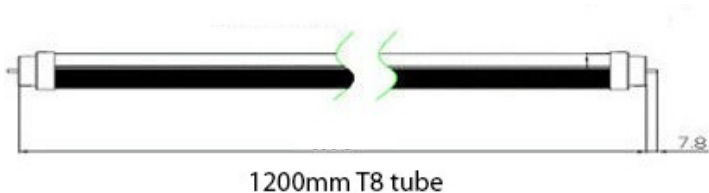

SILOX-BASIC-120-3000K

- Durable and quality tube lighting solution
- IP67 protection rating when paired with our ITF enclosures
- Easy retrofit solution with wide beam angle
- Sustainable tube light

Invest in the quality of your lighting system

The SILOX-BASIC-120-3000K offers total dimmability, high efficiency, energy savings, maximum durability, uniform light distribution and more. Pair with any of our ITF enclosures for a high protection grade (IP67), waterproof solution.

Dimensions

Visit our website for more information: www.once.lighting

Specifications and Ordering

SILOX-BASIC-120-3000K Specifications

Nominal power	22W
Luminous flux - human photopic	2700 lm
Luminous flux - poultry photopic	-
Initial LED luminaire efficacy	122 lm/W
Input voltage	230V
Input frequency	50/60 Hz
Driver included	Yes
Surge protection	-
Inrush current	-
Inrush time	-
Power consumption tolerance	+/- 10%
Power factor	0.95
Beam angle	145°
Warranty period	3 Years
HS code	85395000
Country of origin	People's Republic of China

Operating and Mechanical Specifications

Operating temperature	-10°C – 40°C / 14°F - 104°F
Lumen maintenance L70B50 [h]	>30,000 hours
Lens material	PC/PMMA
Housing material	Aluminum + PC
Diameter	25mm / 1 In (T8)
Height	-
Length	1200mm / 4 ft
Width	-
Mount / Adaptor	G13 rotatable base
Connection	T8-G13
Control interface	Trailing edge dimming
Product weight per piece	0.58 Kg / 1.27 Lbs pc.