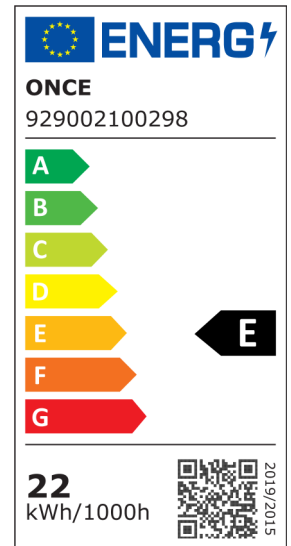

Specifications and Ordering

SILOX-BASIC-120-3000K Specifications

Nominal power	22W
Luminous flux - human photopic	2700 lm
Luminous flux - poultry photopic	-
Initial LED luminaire efficacy	122 lm/W
Input voltage	230V
Input frequency	50/60 Hz
Driver included	Yes
Surge protection	-
Inrush current	-
Inrush time	-
Power consumption tolerance	+/- 10%
Power factor	0.95
Beam angle	145°
Warranty period	3 Years
HS code	85395000
Country of origin	People's Republic of China

Spectral Output and Dimming Specifications

Dimmable	Yes
Dimmable range	100% to 1%
Colour temperature (K)	3000K, warm white
CRI	>80
Flicker index [Pst]	0.01
Stroboscopic effect [SVM]	0.31
Colour consistency [SDCM]	6

Operating and Mechanical Specifications

Operating temperature	-10°C – 40°C / 14°F - 104°F
Lumen maintenance L70B50 [h]	>30,000 hours
Lens material	PC/PMMA
Housing material	Aluminum + PC
Diameter	25mm / 1 In (T8)
Height	-
Length	1200mm / 4 ft
Width	-
Mount / Adaptor	G13 rotatable base
Connection	T8-G13
Control interface	Trailing edge dimming
Product weight per piece	0.58 Kg / 1.27 Lbs pc.

Safety and Certifications

CE Mark	Yes
RoHS compliant	Yes
ANSI/UL	-
CB	-
Flammability mark	-
EU energy classification rating	E
IEC protection class	Class II
IK impact rating	Based on enclosure
IP Code	Based on enclosure

Ordering Information

Product name	SKU	12NC Order Code
SILOX-BASIC-120-3000K	1000000094	N/A

Contact us
or learn more at:
www.once.lighting

ONCE Innovations Inc
3955 Annapolis Ave N, Suite 100
Plymouth, MN 55447
P +1(763) 297 9163

ONCE GmbH
Vechtaer Marsch 3
49377 Vechta, Germany
P +49 (0)4441 8898-10

Email: once.info@signify.com

once
by **signify**

© 2022 Signify Holding. All rights reserved. The information provided herein is subject to change, without notice. Signify does not give any representation or warranty as to the accuracy or completeness of the information included herein and shall not be liable for any action in reliance thereon. The information presented in this document is not intended as any commercial offer and does not form part of any quotation or contract, unless otherwise agreed by Signify.

Revised 12/2022 Data subject to change