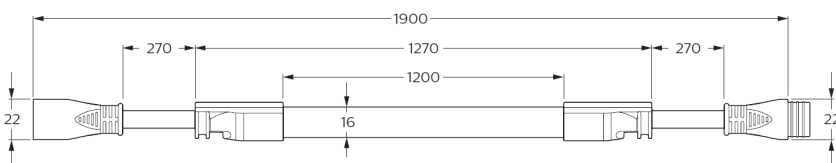

Dimensions

Visit our website for more information: www.once.lighting

Specifications and Ordering

TULEX-HO-120-BASIC-W3000 Specifications

Nominal power	18W
Luminous flux - human photopic	2100 lm
Luminous flux - poultry photopic	-
Initial LED luminaire efficacy	116 lm/W
Input voltage	48VDC
Input frequency	DC
Driver included	No
Surge protection	-
Inrush current	-
Inrush time	-
Power consumption tolerance	+/- 10%
Power factor	-
Beam angle	145°
Warranty period	3 years
HS code	85395000
Country of origin	People's Republic of China

Operating and Mechanical Specifications

Operating temperature	-10°C to 40°C / 14°F to 104°F
Lumen maintenance L70B50 [h]	>50,000 hours
Lens material	PC/PMMA
Housing material	PC/PMMA
Diameter	16mm
Height	-
Length	1270mm (1900mm with cable)
Width	-
Mount / Adaptor	Steel wire using fixing clamps
Connection	Cables with snap-in connectors
Control interface	PWM
Product weight per piece	0.41 Kg / 0.90 Lbs pc.