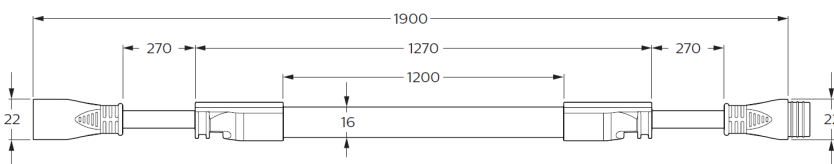

Dimensions

Visit our website for more information: www.once.lighting

Specifications and Ordering

TULEX-HO-120 Dim-to-Red Specifications

Nominal power	21W
Luminous flux - human photopic	2050 lm
Luminous flux - poultry photopic	-
Initial LED luminaire efficacy	97 lm/W
Input voltage	48VDC
Input frequency	DC
Driver included	No
Surge protection	-
Inrush current	-
Inrush time	-
Power consumption tolerance	+/- 10%
Beam angle	145°
Beam spread	-
Warranty period	3 years
HS code	85395000
Country of origin	People's Republic of China

Operating and Mechanical Specifications

Operating temperature	-10°C to 40°C / 14°F to 104°F
Lumen maintenance L70B50 [h]	>50,000 hours
Lens material	PC/PMMA
Housing material	PC/PMMA
Diameter	16mm
Height	-
Length	1270mm (1900mm with cable)
Width	-
Mount / Adaptor	Steel wire using fixing clamps
Connection	Cables with snap-in connectors
Control interface	PWM
Product weight per piece	0.41 Kg / 0.90 Lbs pc.